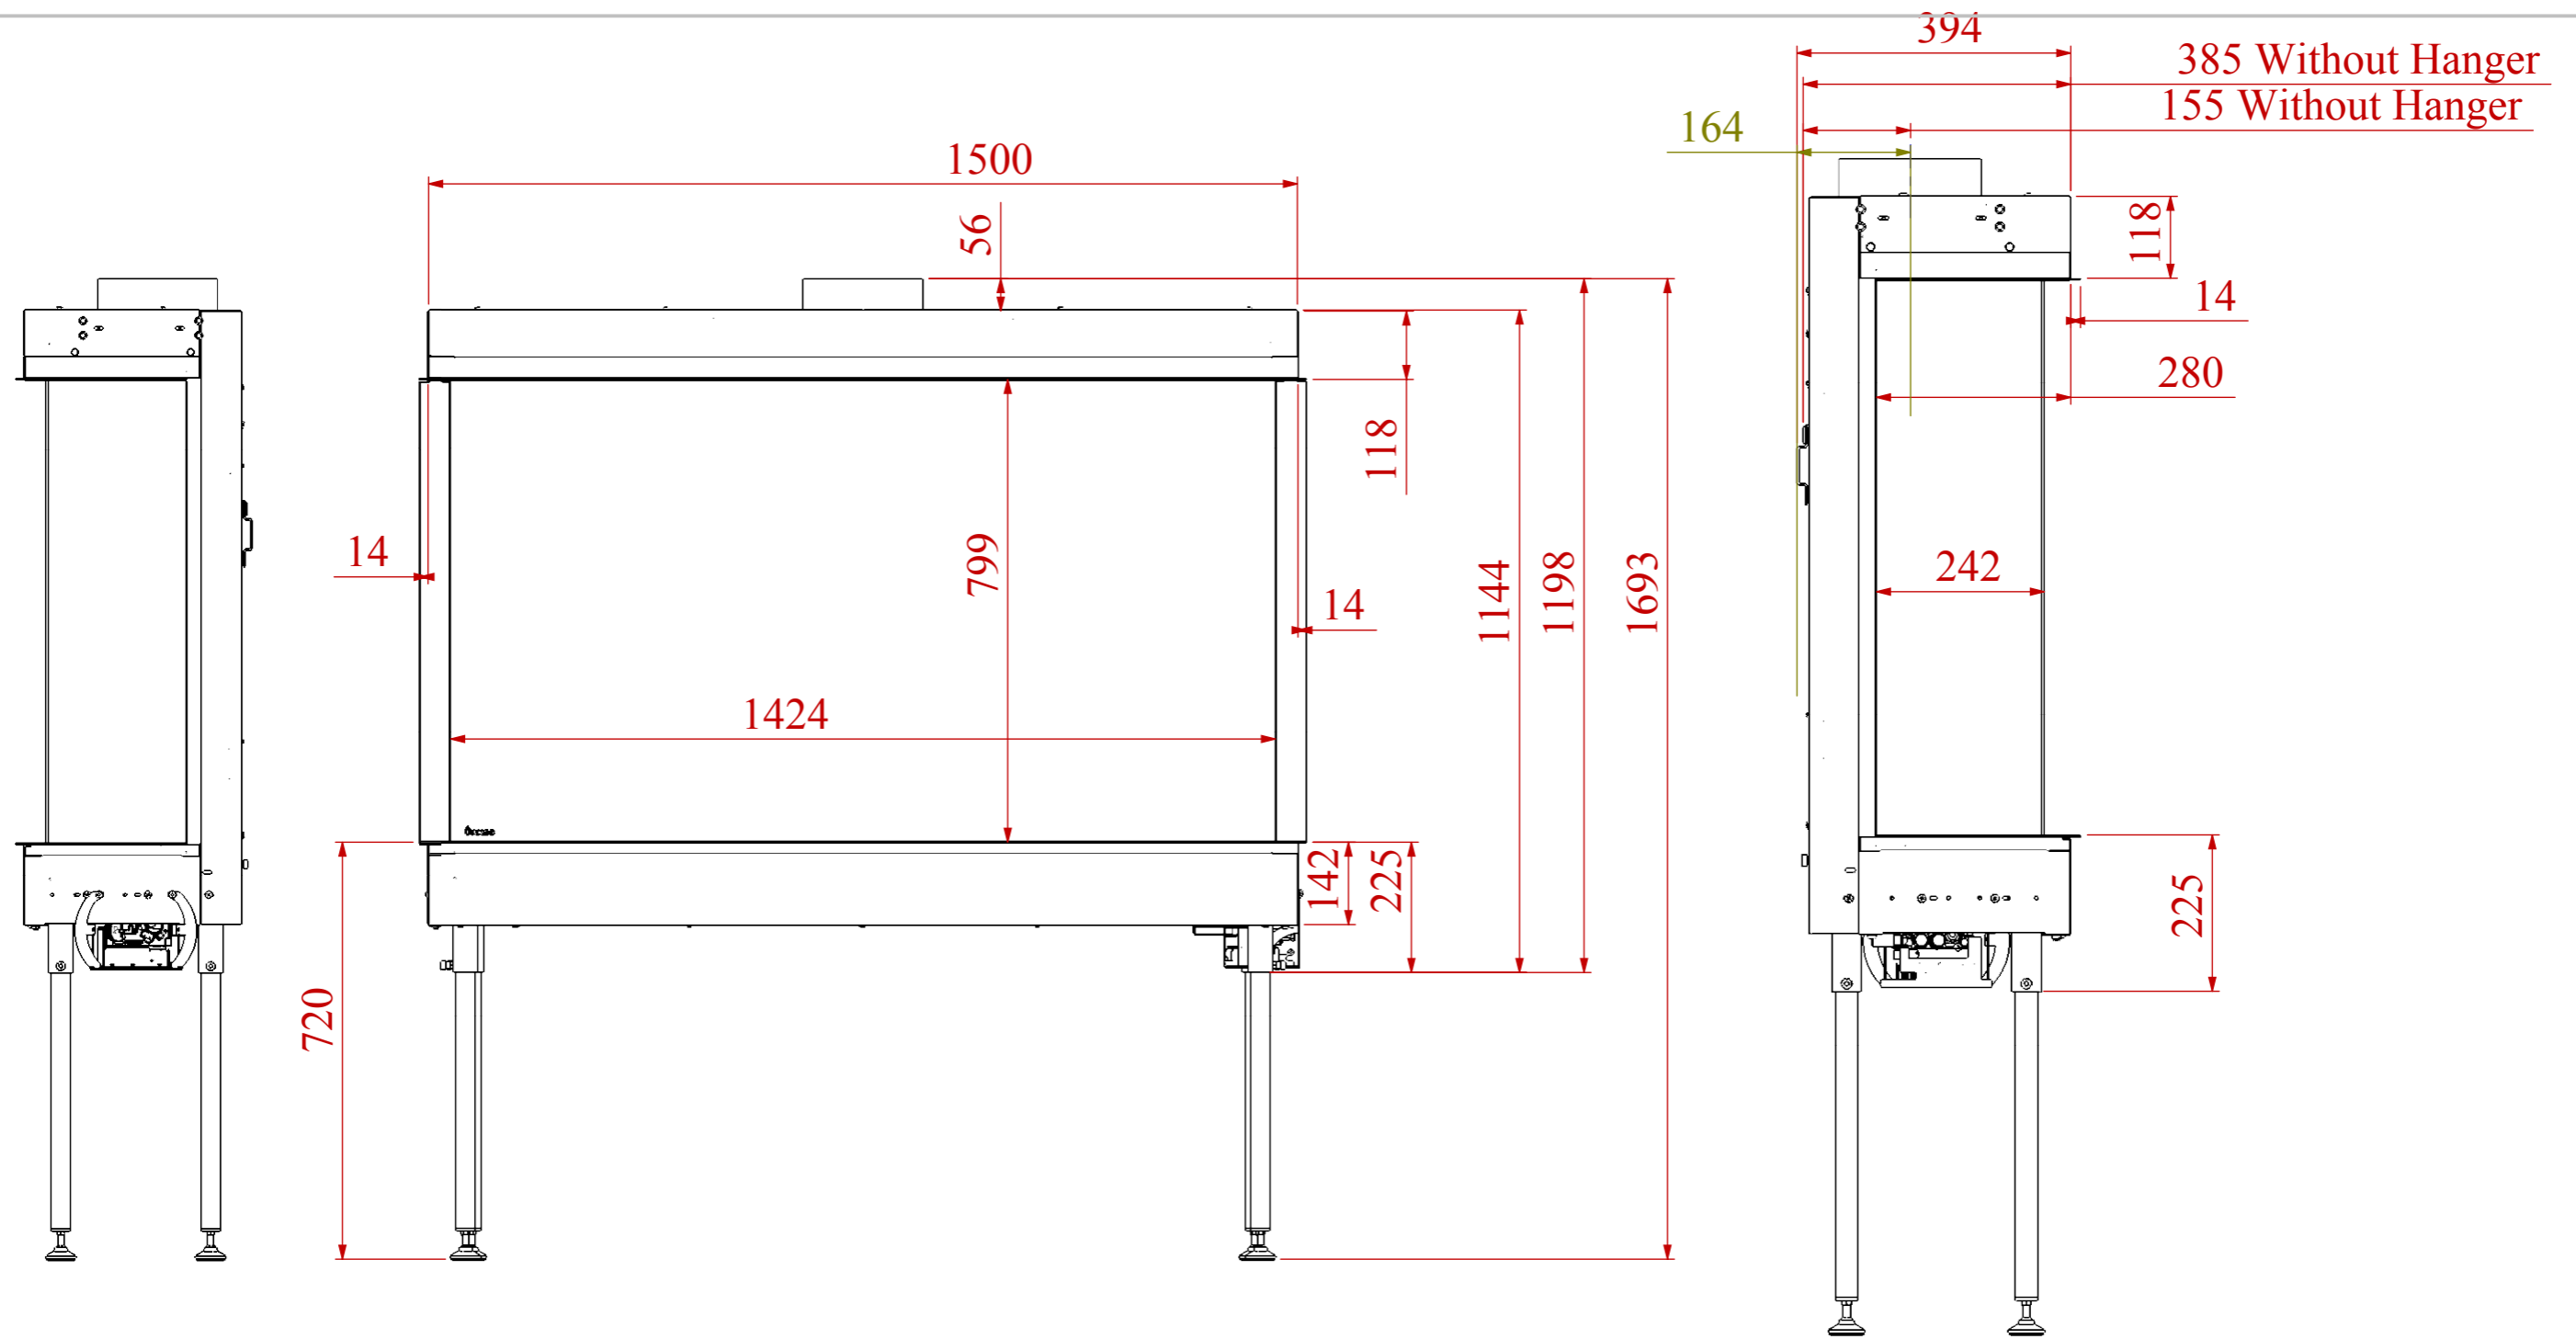

	date	sign	name	
	10.10.15		Stas	design
				draw
				check
AKOS	gen..tol		AA-01	revision
Mercury (H) - XL	0 - 30: ±0.1			
	31 - 180: ±0.2			mass[kg]
	181 - 500: ±0.3			
	part	1:12	scale	

	date	sign	name	
	10.10.15		Stas	design
				draw
				check
AKOS	gen..tol		AA-01	revision
Uranus Left (H) - XL	product	0 - 30: ±0.1		
		31 - 180: ±0.2		mass[kg]
		181 - 500: ±0.3		
part	1:12	scale		

	date	sign	name	
	10.10.15		Stas	design
				draw
				check
AKOS	gen..tol		AA-01	revision
Uranus Right (H) - XL	product	0 - 30: ±0.1		
	part	31 - 180: ±0.2		mass[kg]
		181 - 500: ±0.3		
	scale	1:12		

	date	sign	name	
	10.10.15		Stas	design
				draw
				check
AKOS	gen..tol		AA-01	revision
Meridian(H) - XL	0 - 30: ±0.1			
	31 - 180: ±0.2			mass[kg]
	181 - 500: ±0.3			
	part	1:12	scale	