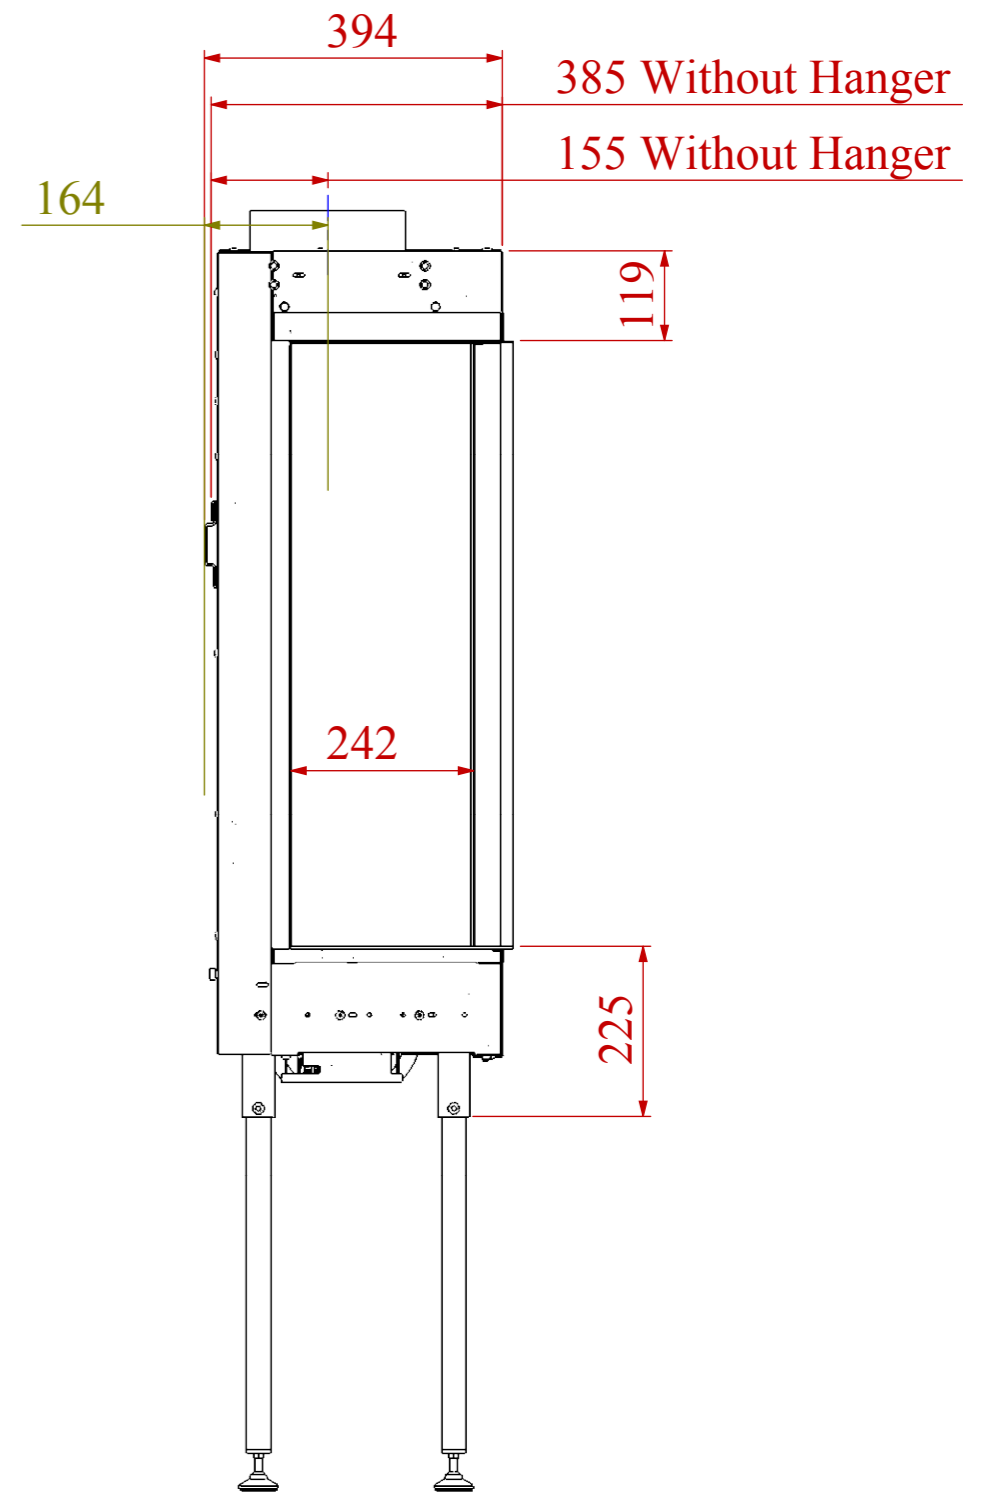

	date	sign	name	
	10.10.15		Stas	design
				draw
				check
AKOS	gen..tol		AA-01	revision
Mercury (H) - XL	0 - 30: ±0.1			
	31 - 180: ±0.2			mass[kg]
	181 - 500: ±0.3			
	part	1:12	scale	

	date	sign	name	
	10.10.15		Stas	design
				draw
				check
AKOS	gen..tol		AA-01	revision
Uranus Left (H) - XL	product	0 - 30: ±0.1		
		31 - 180: ±0.2		mass[kg]
		181 - 500: ±0.3		
part	1:12	scale		

	date	sign	name	
	10.10.15		Stas	design
				draw
				check
AKOS	gen..tol		AA-01	revision
Uranus Right (H) - XL	product	0 - 30: ±0.1		
	part	31 - 180: ±0.2		mass[kg]
		181 - 500: ±0.3		
	scale	1:12		

	date	sign	name	
	10.10.15		Stas	design
				draw
				check
AKOS	gen..tol		AA-01	revision
Meridian(H) - XL	0 - 30: ±0.1			
	31 - 180: ±0.2			mass[kg]
	181 - 500: ±0.3			
	part	1:12	scale	