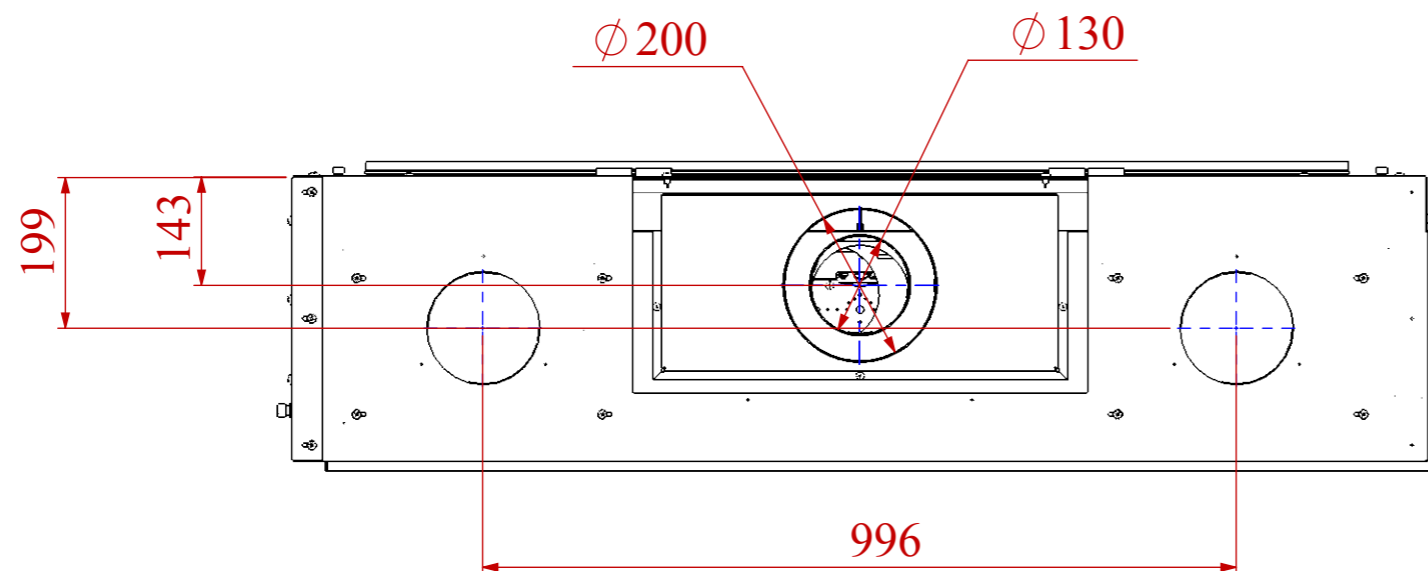

	date	sign	name	
	10.10.15		Stas	design
				draw
				check
AKOS	gen..tol		AA-01	revision
Mercury (H) - XL	0 - 30: ±0.1			
	31 - 180: ±0.2			mass[kg]
	181 - 500: ±0.3			
	part	1:12	scale	

	date	sign	name	
	10.10.15		Stas	design
				draw
				check
AKOS	gen..tol		AA-01	revision
Uranus Left (H) - XL	product	0 - 30: ±0.1		
		31 - 180: ±0.2		mass[kg]
		181 - 500: ±0.3		
part	1:12	scale		

	date	sign	name	
	10.10.15		Stas	design
				draw
				check
AKOS	gen..tol		AA-01	revision
Uranus Right (H) - XL	product	0 - 30: ±0.1		
	part	31 - 180: ±0.2		mass[kg]
		181 - 500: ±0.3		
	scale	1:12		

	date	sign	name	
	10.10.15		Stas	design
				draw
				check
AKOS	gen..tol		AA-01	revision
Meridian(H) - XL	0 - 30: ±0.1			
	31 - 180: ±0.2			mass[kg]
	181 - 500: ±0.3			
	part	1:12	scale	