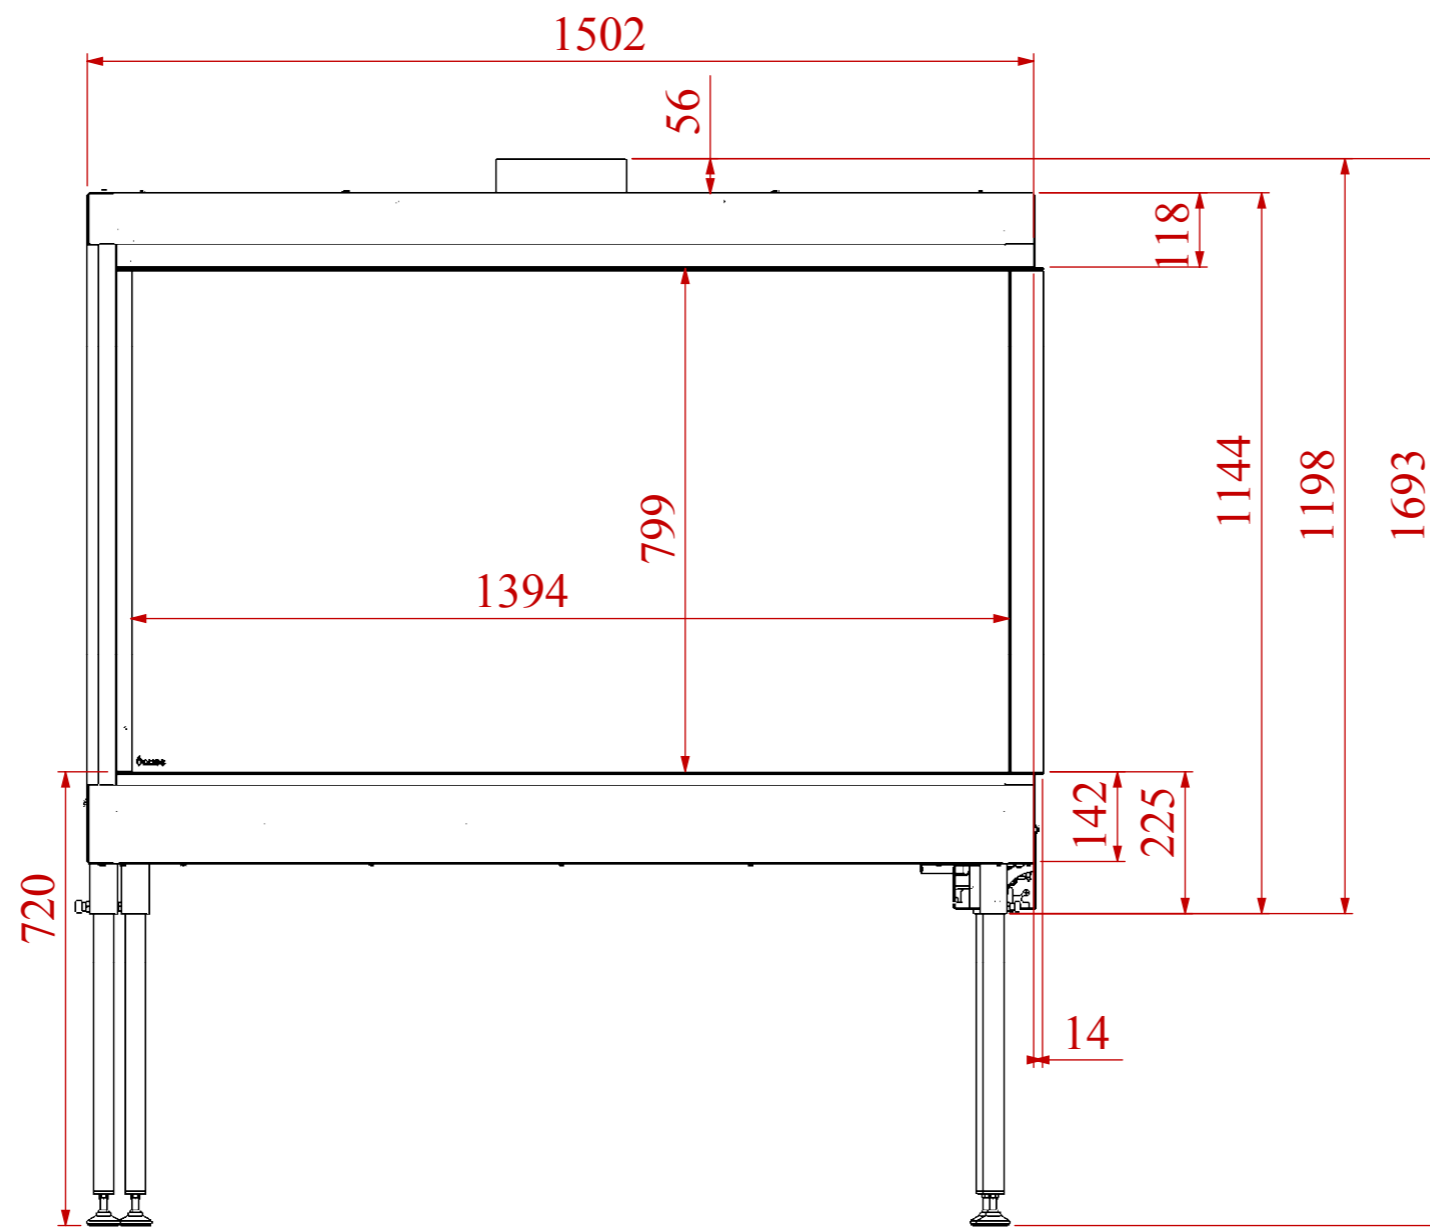

	date	sign	name	
	10.10.15		Stas	design
				draw
				check
AKOS	gen..tol		AA-01	revision
Mercury (H) - XL	0 - 30: ±0.1			
	31 - 180: ±0.2			mass[kg]
	181 - 500: ±0.3			
	part	1:12	scale	

	date	sign	name	
	10.10.15		Stas	design
				draw
				check
AKOS	gen..tol		AA-01	revision
Uranus Left (H) - XL	product	0 - 30: ±0.1		
		31 - 180: ±0.2		mass[kg]
		181 - 500: ±0.3		
part	1:12	scale		

	date	sign	name	
	10.10.15		Stas	design
				draw
				check
AKOS	gen..tol		AA-01	revision
Uranus Right (H) - XL	product	0 - 30: ±0.1		
	part	31 - 180: ±0.2		mass[kg]
		181 - 500: ±0.3		
	scale	1:12		

	date	sign	name	
	10.10.15		Stas	design
				draw
				check
AKOS	gen..tol		AA-01	revision
Meridian(H) - XL	0 - 30: ±0.1			
	31 - 180: ±0.2			mass[kg]
	181 - 500: ±0.3			
	part	1:12	scale	