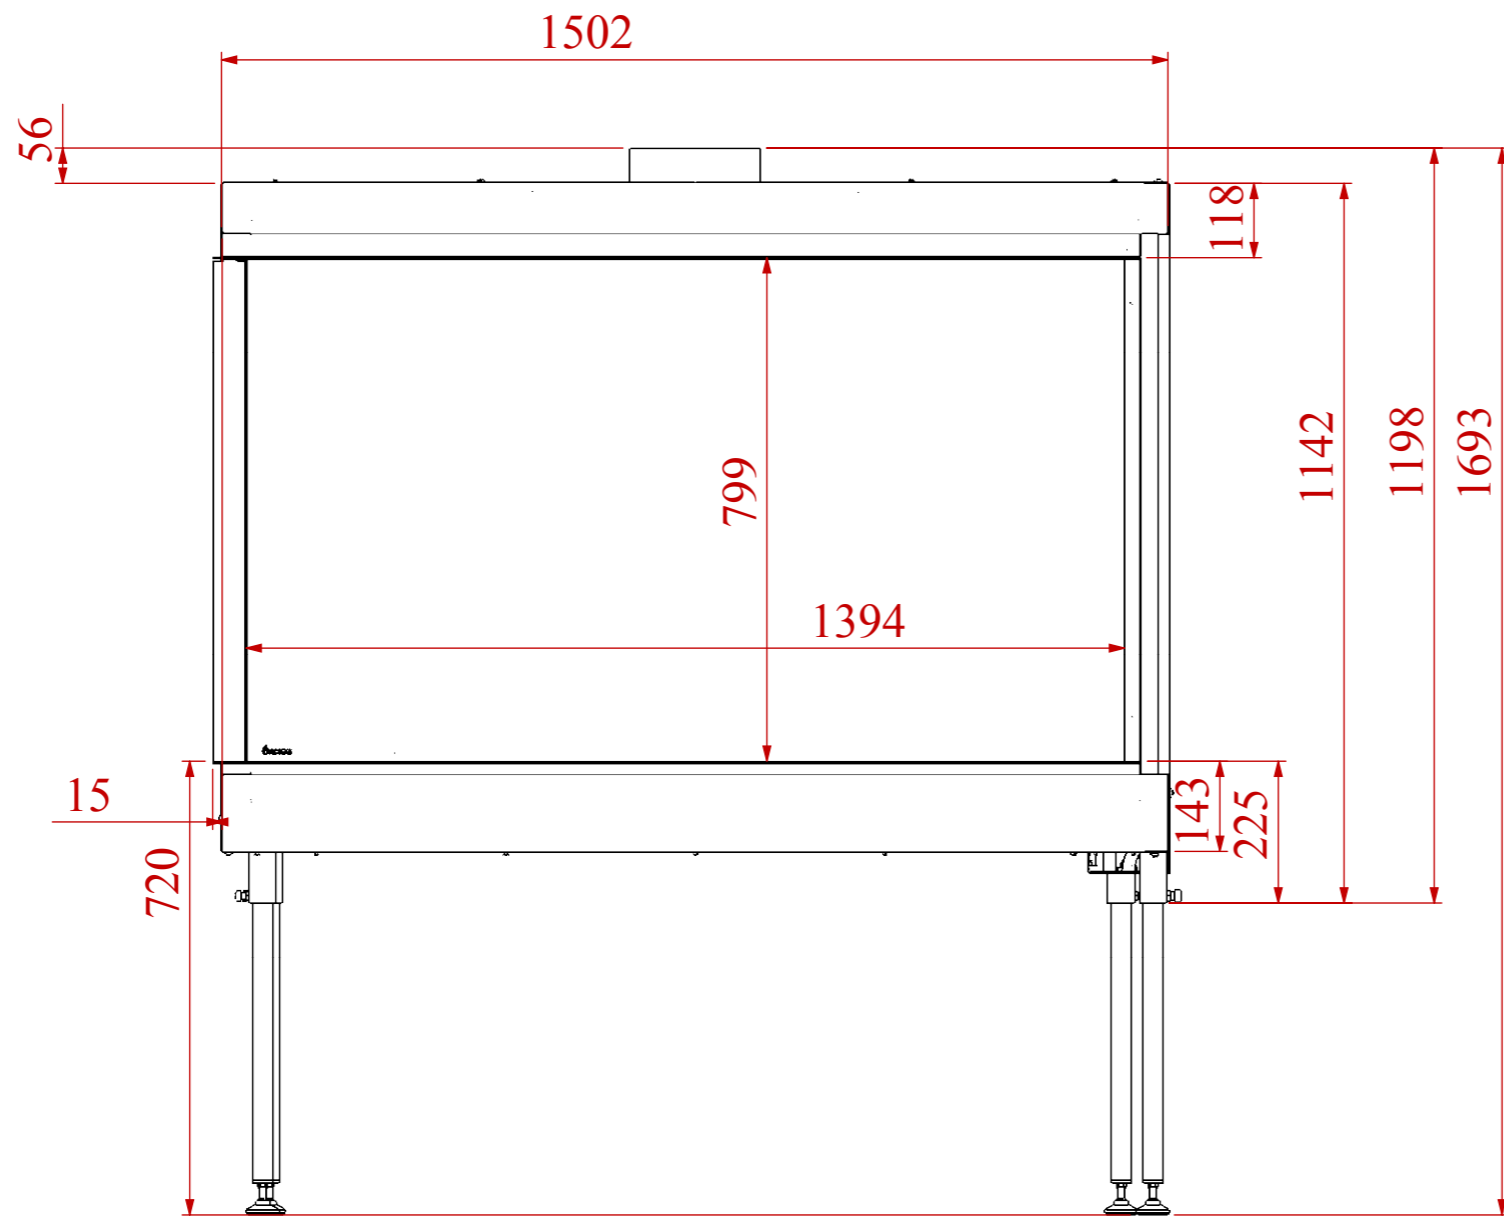

	date	sign	name	
	10.10.15		Stas	design
				draw
				check
AKOS	gen..tol		AA-01	revision
Mercury (H) - XL	0 - 30: ±0.1			
	31 - 180: ±0.2			mass[kg]
	181 - 500: ±0.3			
	part	1:12	scale	

	date	sign	name	
	10.10.15		Stas	design
				draw
				check
AKOS	gen..tol		AA-01	revision
Uranus Left (H) - XL	product	0 - 30: ±0.1		
		31 - 180: ±0.2		mass[kg]
		181 - 500: ±0.3		
part	1:12	scale		

	date	sign	name	
	10.10.15		Stas	design
				draw
				check
AKOS	gen..tol		AA-01	revision
Uranus Right (H) - XL	product	0 - 30: ±0.1		
	part	31 - 180: ±0.2		mass[kg]
		181 - 500: ±0.3		
	scale	1:12		

	date	sign	name	
	10.10.15		Stas	design
				draw
				check
AKOS	gen..tol		AA-01	revision
Meridian(H) - XL	0 - 30: ±0.1			
	31 - 180: ±0.2			mass[kg]
	181 - 500: ±0.3			
	part	1:12	scale	