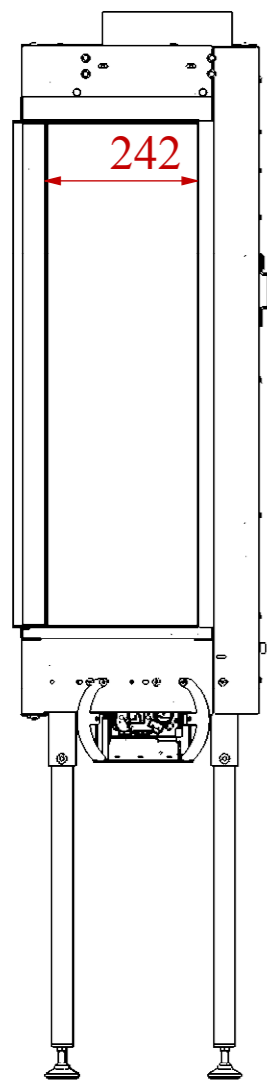

	date	sign	name	
	10.10.15		Stas	design
				draw
				check
AKOS	gen..tol		AA-01	revision
Mercury (H) - XL	0 - 30: ±0.1			
	31 - 180: ±0.2			mass[kg]
	181 - 500: ±0.3			
	part	1:12	scale	

	date	sign	name	
	10.10.15		Stas	design
				draw
				check
AKOS	gen..tol		AA-01	revision
Uranus Left (H) - XL	product	0 - 30: ±0.1		
		31 - 180: ±0.2		mass[kg]
		181 - 500: ±0.3		
part	1:12	scale		

	date	sign	name	
	10.10.15		Stas	design
				draw
				check
AKOS	gen..tol		AA-01	revision
Uranus Right (H) - XL	product	0 - 30: ±0.1		
	part	31 - 180: ±0.2		mass[kg]
		181 - 500: ±0.3		
	scale	1:12		

	date	sign	name	
	10.10.15		Stas	design
				draw
				check
AKOS	gen..tol		AA-01	revision
Meridian(H) - XL	0 - 30: ±0.1			
	31 - 180: ±0.2			mass[kg]
	181 - 500: ±0.3			
	part	1:12	scale	