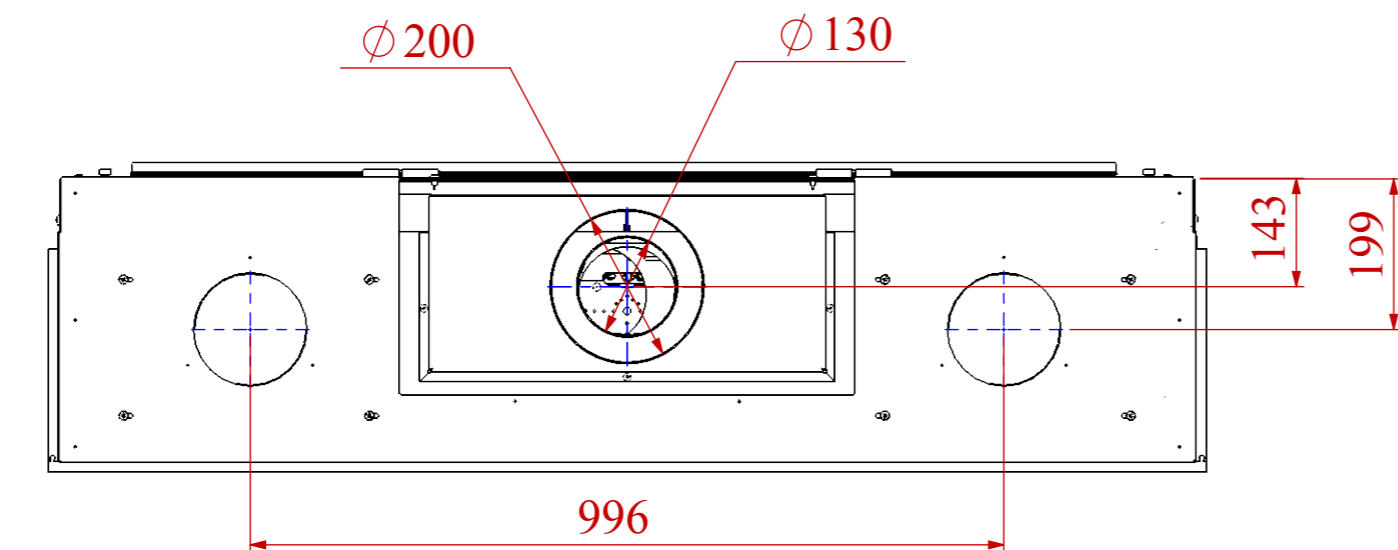

	date	sign	name	
	10.10.15		Stas	design
				draw
				check
AKOS	gen..tol		AA-01	revision
Mercury (H) - XL	0 - 30: ±0.1			
	31 - 180: ±0.2			mass[kg]
	181 - 500: ±0.3			
	part	1:12	scale	

	date	sign	name	
	10.10.15		Stas	design
				draw
				check
AKOS	gen..tol		AA-01	revision
Uranus Left (H) - XL	product	0 - 30: ±0.1		
		31 - 180: ±0.2		mass[kg]
		181 - 500: ±0.3		
part	1:12	scale		

	date	sign	name	
	10.10.15		Stas	design
				draw
				check
AKOS	gen..tol		AA-01	revision
Uranus Right (H) - XL	product	0 - 30: ±0.1		
	part	31 - 180: ±0.2		mass[kg]
		181 - 500: ±0.3		
	scale	1:12		

	date	sign	name	
	10.10.15		Stas	design
				draw
				check
AKOS	gen..tol		AA-01	revision
Meridian(H) - XL	0 - 30: ±0.1			
	31 - 180: ±0.2			mass[kg]
	181 - 500: ±0.3			
	part	1:12	scale	