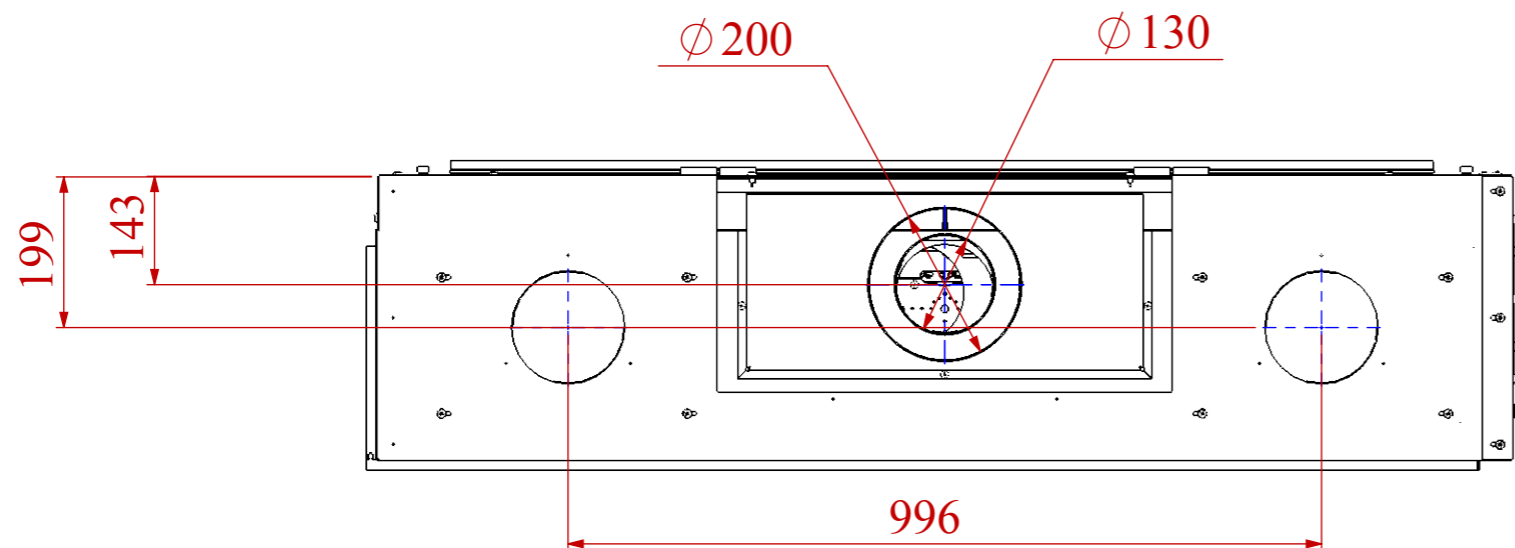

	date	sign	name	
	10.10.15		Stas	design
				draw
				check
AKOS	gen..tol		AA-01	revision
Mercury (H) - XL	0 - 30: ±0.1			
	31 - 180: ±0.2			mass[kg]
	181 - 500: ±0.3			
	part	1:12	scale	

	date	sign	name	
	10.10.15		Stas	design
				draw
				check
AKOS	gen..tol		AA-01	revision
Uranus Left (H) - XL	product	0 - 30: ±0.1		
		31 - 180: ±0.2		mass[kg]
		181 - 500: ±0.3		
part	1:12	scale		

	date	sign	name	
	10.10.15		Stas	design
				draw
				check
AKOS	gen..tol		AA-01	revision
Uranus Right (H) - XL	product	0 - 30: ±0.1		
	part	31 - 180: ±0.2		mass[kg]
		181 - 500: ±0.3		
	scale	1:12		

	date	sign	name	
	10.10.15		Stas	design
				draw
				check
AKOS	gen..tol		AA-01	revision
Meridian(H) - XL	0 - 30: ±0.1			
	31 - 180: ±0.2			mass[kg]
	181 - 500: ±0.3			
	part	1:12	scale	