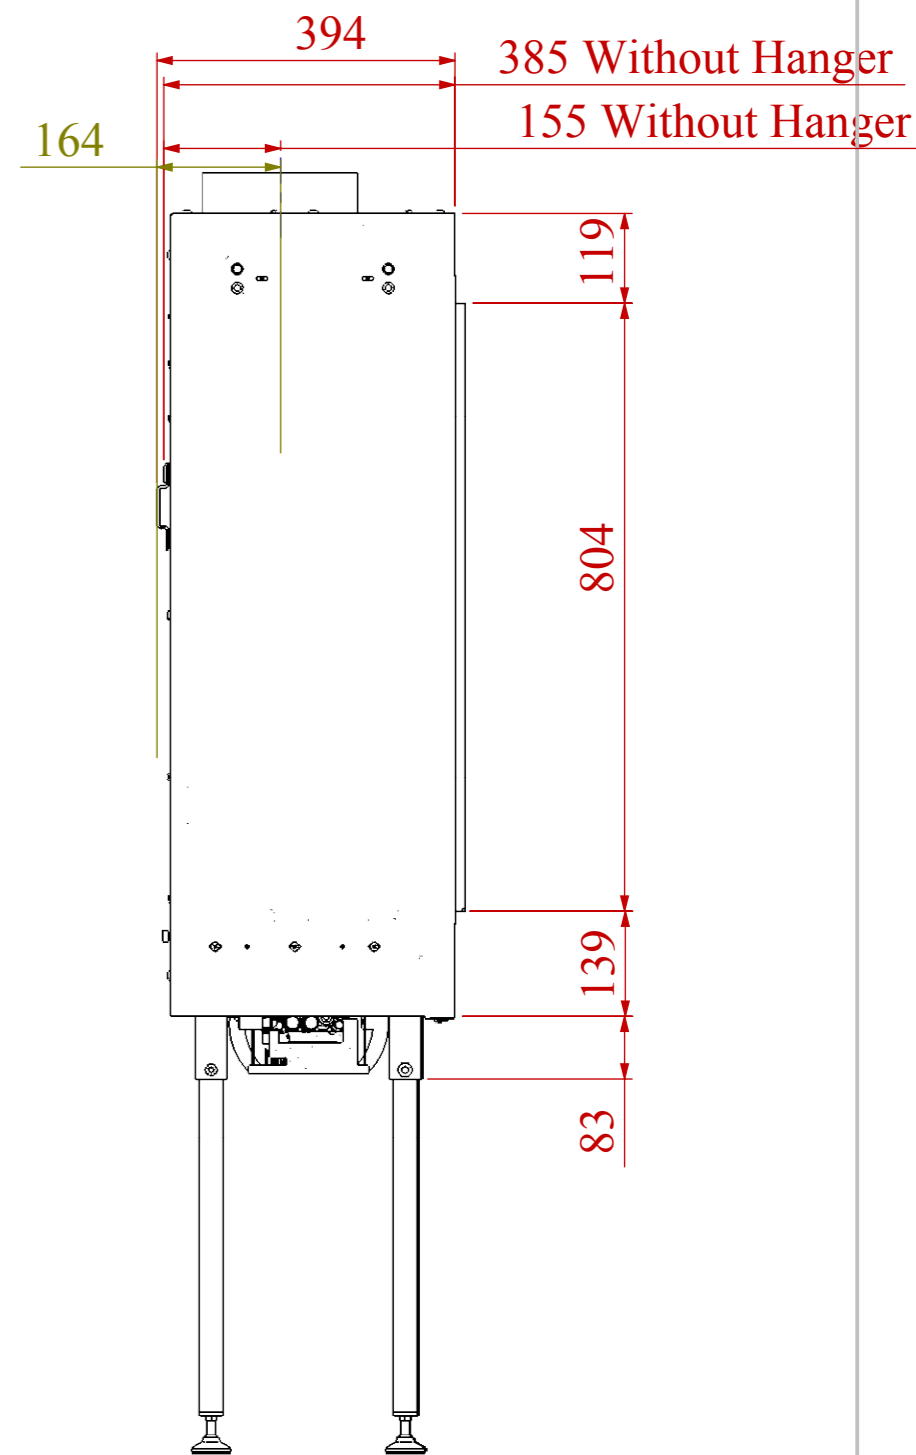

	date	sign	name	
	10.10.15		Stas	design
				draw
				check
AKOS	gen..tol		AA-01	revision
Mercury (H) - XL	0 - 30: ±0.1			
	31 - 180: ±0.2			mass[kg]
	181 - 500: ±0.3			
	part	1:12	scale	

	date	sign	name	
	10.10.15		Stas	design
				draw
				check
AKOS	gen..tol		AA-01	revision
Uranus Left (H) - XL	product	0 - 30: ±0.1		
		31 - 180: ±0.2		mass[kg]
		181 - 500: ±0.3		
part	1:12	scale		

	date	sign	name	
	10.10.15		Stas	design
				draw
				check
AKOS	gen..tol		AA-01	revision
Uranus Right (H) - XL	product	0 - 30: ±0.1		
	part	31 - 180: ±0.2		mass[kg]
		181 - 500: ±0.3		
	scale	1:12		

	date	sign	name	
	10.10.15		Stas	design
				draw
				check
AKOS	gen..tol		AA-01	revision
Meridian(H) - XL	0 - 30: ±0.1			
	31 - 180: ±0.2			mass[kg]
	181 - 500: ±0.3			
	part	1:12	scale	